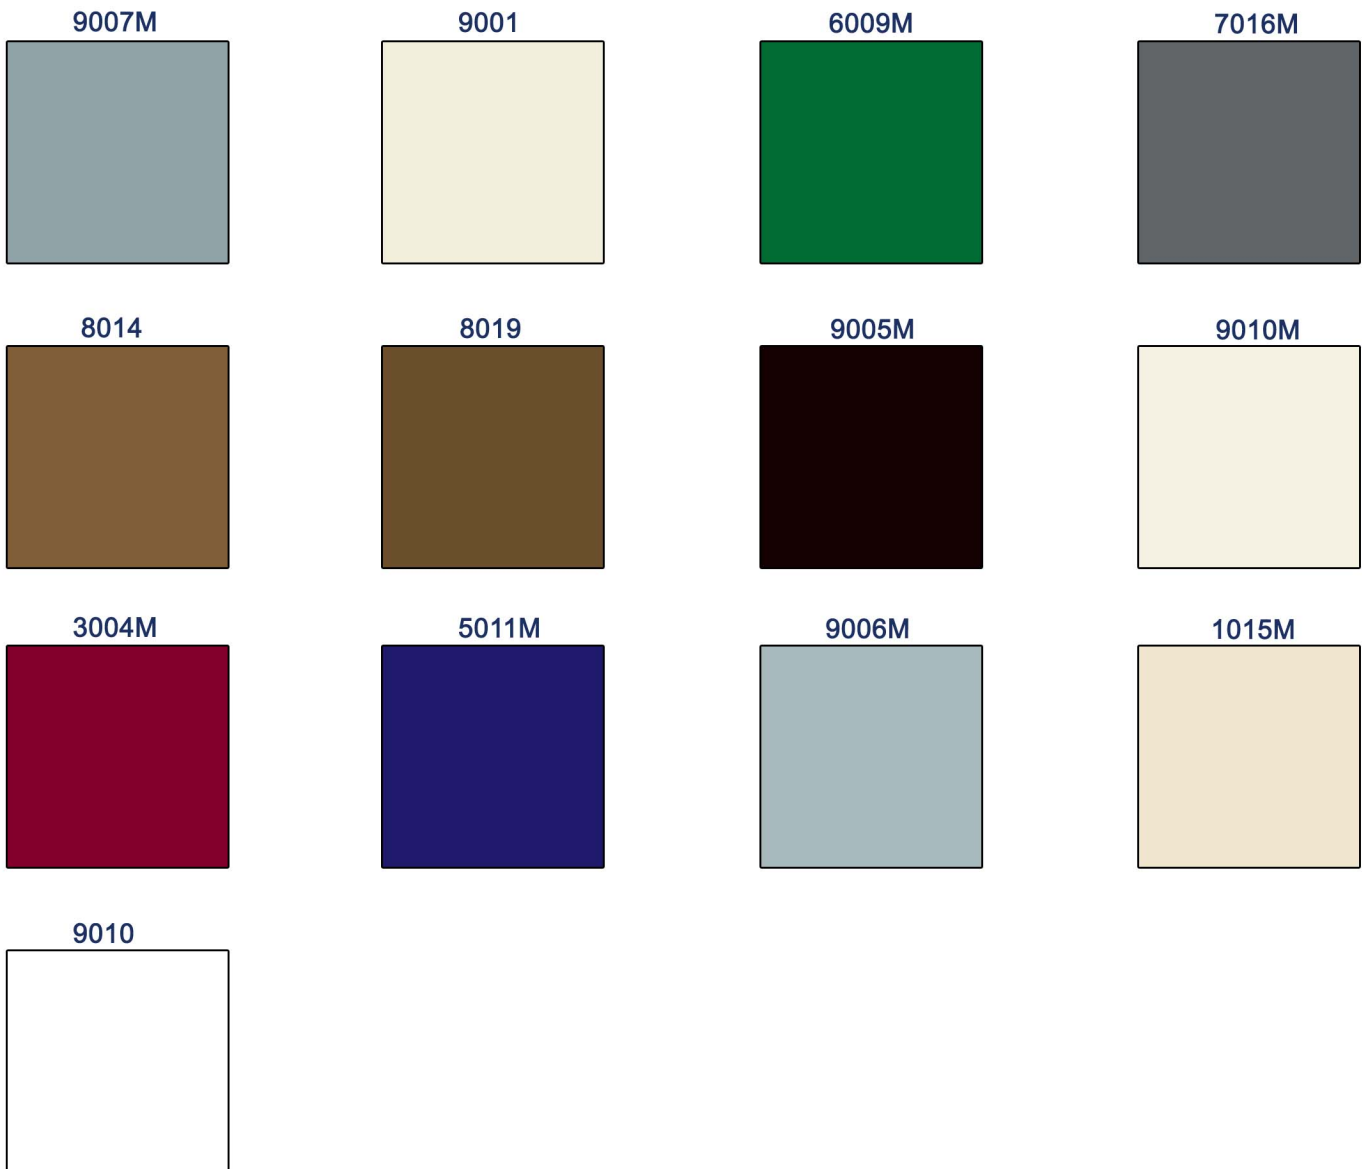

Aluminium Colour Chart

Below is our 'House' colour range. By providing a limited range of colours that are used more frequently we are able to offer these colours at a more competitive price.

Our aluminium range of windows and doors can also be dual coloured, ie where the colour inside is different to the colour outside.

In addition to the range below we also provide colours in any RAL colour of your choosing, including realistic wood effects, stippolyte effects and metallic paint options.

For technical reasons associated with colour reproduction, the colours shown give an indication of shade. No guarantee can be given that they will match the powder product.

Colour references shown in this chart are for internal use only and are not suitable for matching with product supplied elsewhere.